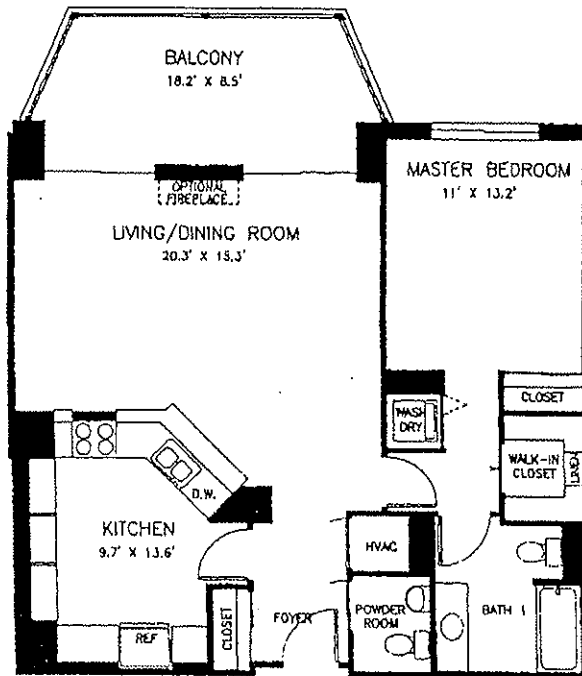

VANTAGE POINT WEST, A CONDOMINIUM
FLOOR PLANS

THE SPECIFICATIONS, DIMENSIONS AND FEATURES SHOWN ON THESE FLOOR PLANS ARE APPROXIMATE, AND THE UNITS, COMMON ELEMENTS, BUILDINGS AND OTHER IMPROVEMENTS, AS CONSTRUCTED, MAY DIFFER. SQUARE FOOTAGE CALCULATIONS FOR THE UNITS ARE APPROXIMATE AND DO NOT INCLUDE BALCONY AREAS. THE DIMENSIONS OF YOUR UNIT WILL BE AS SHOWN ON THE CONDOMINIUM PLATS FOR THE CONDOMINIUM AS RECORDED, OR TO BE RECORDED, AMONG THE LAND RECORDS OF MONTGOMERY COUNTY, MARYLAND. OPTIONS AND FEATURES OF THE UNITS WILL VARY DEPENDING UPON PURCHASERS' SELECTIONS OF SUCH OPTIONS AND FEATURES.

Select Another Tier	Home	
Previous	Enlarge Drawing	Next

1 BEDROOM, 1 BATH, POWDER ROOM, TYPE A
910 SQ. FT. TIER 15

VANTAGE POINT WEST PHASE II

AT LEISURE WORLD
SILVER SPRING, MONTGOMERY COUNTY, MARYLAND

1 BEDROOM, 1 BATH, POWDER ROOM, TYPE AA
885 SQ. FT. TIER 19

VANTAGE POINT WEST PHASE II

AT LEISURE WORLD
SILVER SPRING, MONTGOMERY COUNTY, MARYLAND

NOTE: ALL ROOM SIZES AND AREAS ARE APPROXIMATE
AND SUBJECT TO CHANGE.

2 BEDROOMS, 2 BATHS, TYPE B - 11
 1,035 SQ. FT. TIER 11

VANTAGE POINT WEST PHASE I

AT LEISURE WORLD
 SILVER SPRING, MONTGOMERY COUNTY, MARYLAND

2 BEDROOMS, 2 BATHS, TYPE C
 1,090 SQ. FT. TIER 2

VANTAGE POINT WEST

PHASE I

AT LEISURE WORLD
 SILVER SPRING, MONTGOMERY COUNTY, MARYLAND
 UNIT C-102 HAS A WALK-OUT TERRACE