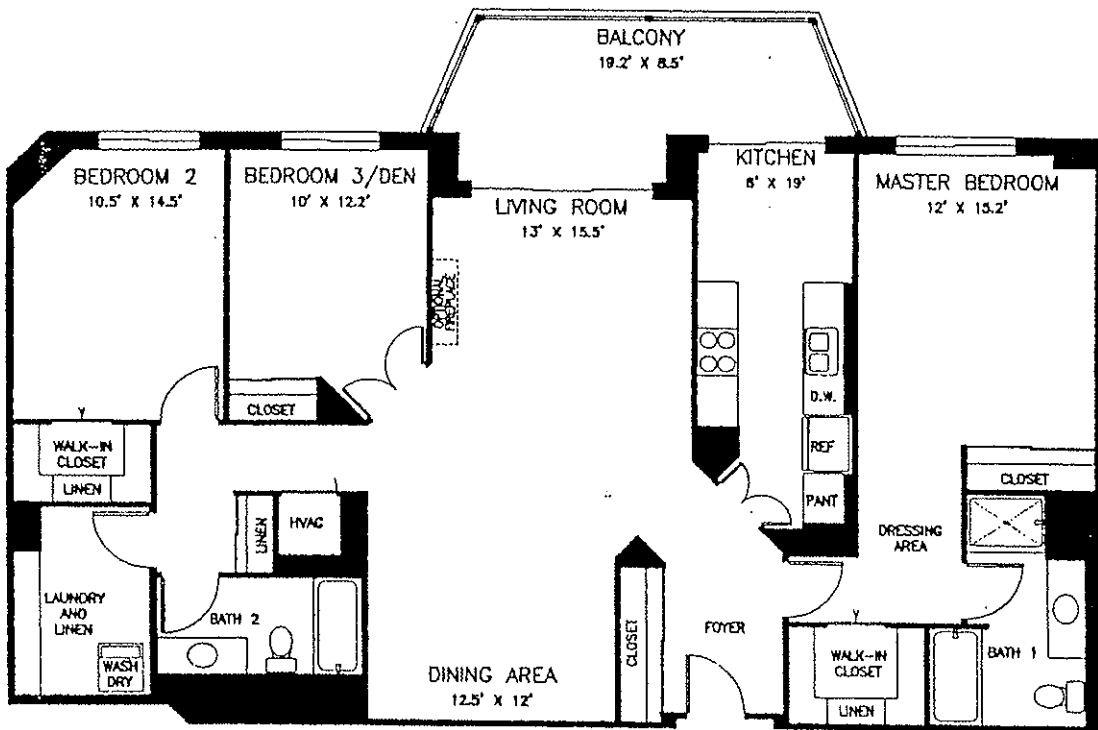

AT LEISURE WORLD
SILVER SPRING, MONTGOMERY COUNTY, MARYLAND
UNIT F-407 HAS A SPECIAL BALCONY

2 BEDROOMS, 2 BATHS, DEN, TYPE H
1,505 SQ. FT. TIER 16

VANTAGE POINT WEST PHASE II

AT LEISURE WORLD
SILVER SPRING, MONTGOMERY COUNTY, MARYLAND

NOTE: ALL ROOM SIZES AND AREAS ARE APPROXIMATE AND SUBJECT TO CHANGE

3 BEDROOMS, 2 BATHS, TYPE J-5
1,540 SQ. FT. TIER 5

VANTAGE POINT WEST

PHASE I

AT LEISURE WORLD
SILVER SPRING, MONTGOMERY COUNTY, MARYLAND

3 BEDROOMS, 2 BATHS, TYPE J-10
 1,540 SQ. FT. TIER 10

VANTAGE POINT WEST

PHASE I

AT LEISURE WORLD
 SILVER SPRING, MONTGOMERY COUNTY, MARYLAND
 UNIT J-1010 HAS A SPECIAL BALCONY

NOTE: ALL ROOM SIZES AND AREAS ARE APPROXIMATE

3 BEDROOMS, 2 BATHS, TYPE J J
 1,489 SQ. FT. TIER 17

VANTAGE POINT WEST PHASE II

AT LEISURE WORLD
 SILVER SPRING, MONTGOMERY COUNTY, MARYLAND

NOTE: ALL ROOM SIZES AND AREAS ARE APPROXIMATE AND SUBJECT TO CHANGE