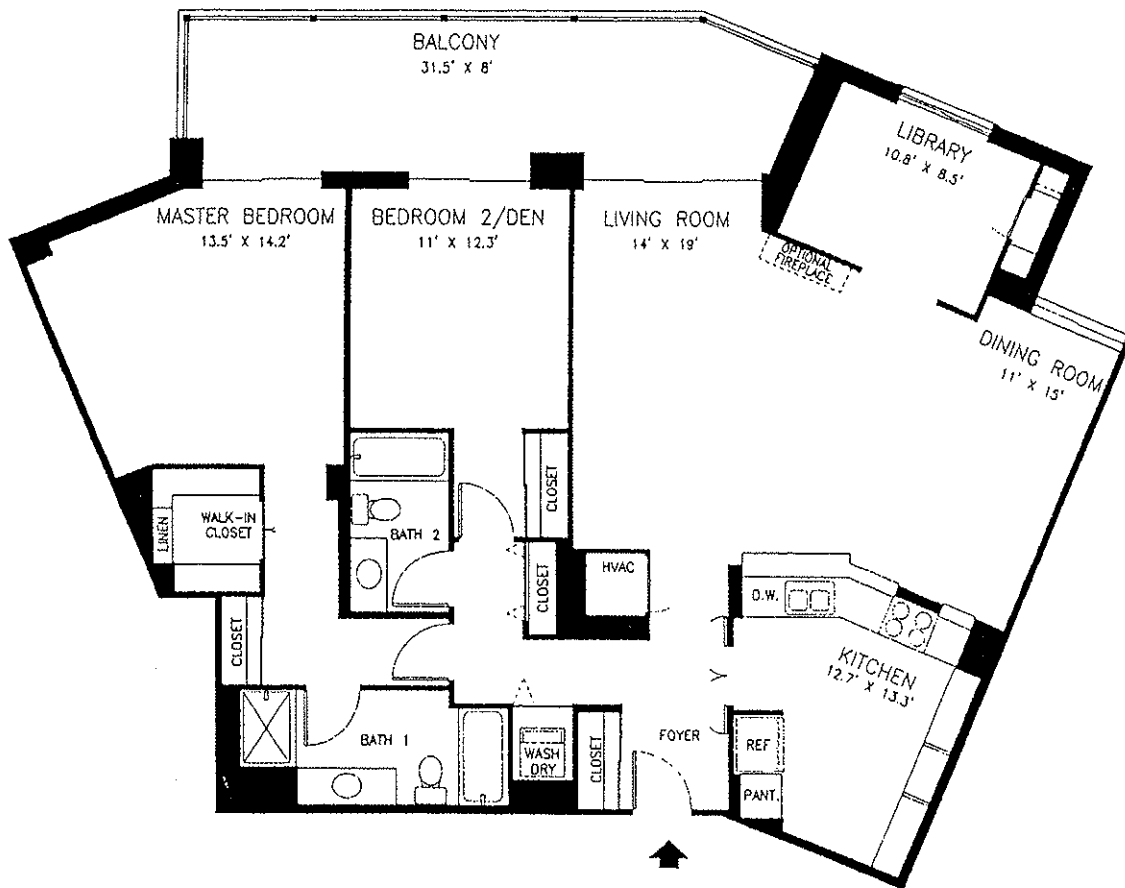

3 BEDROOMS, 2 BATHS, TYPE J J
 1,489 SQ. FT. TIER 17

VANTAGE POINT WEST PHASE II

AT LEISURE WORLD
 SILVER SPRING, MONTGOMERY COUNTY, MARYLAND

NOTE: ALL ROOM SIZES AND AREAS ARE APPROXIMATE AND SUBJECT TO CHANGE

2 BEDROOMS, LIBRARY, 2 BATHS, TYPE K
1,495 SQ. FT. TIER 3

VANTAGE POINT WEST PHASE I

AT LEISURE WORLD
SILVER SPRING, MONTGOMERY COUNTY, MARYLAND
UNIT K-103 HAS A WALK-OUT TERRACE

2 BEDROOMS, LIBRARY, 2 BATHS, TYPE KK
1,490 SQ. FT. TIER 20

VANTAGE POINT WEST

PHASE II

AT LEISURE WORLD
SILVER SPRING, MONTGOMERY COUNTY, MARYLAND

NOTE: ALL ROOM SIZES AND AREAS ARE APPROXIMATE AND SUBJECT TO CHANGE

3 BEDROOMS, 2 BATHS, TYPE L
1,720 SQ. FT. TIER 6

VANTAGE POINT WEST PHASE I

AT LEISURE WORLD
SILVER SPRING, MONTGOMERY COUNTY, MARYLAND
UNITS L-1006 AND L-906 HAVE AN ADDITIONAL
BALCONY OFF THE MASTER BEDROOM

3 BEDROOMS, DEN, 2 BATHS, TYPE M
1,544 SQ. FT. TIER 1