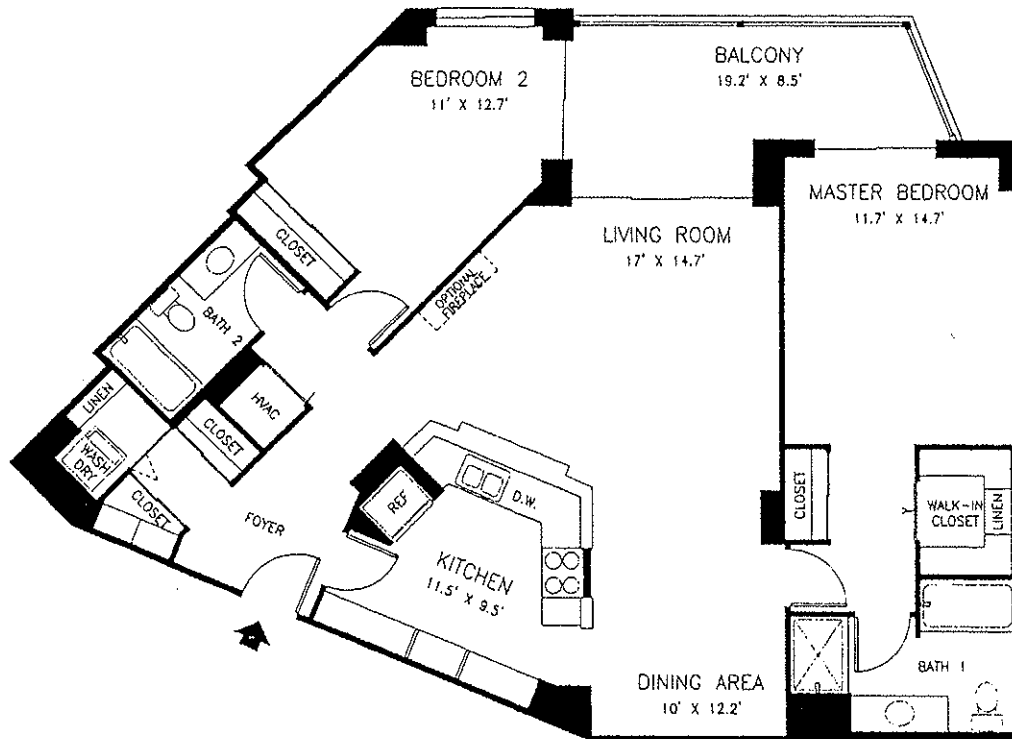

NOTE: ALL ROOM SIZES AND AREAS ARE APPROXIMATE

2 BEDROOMS, 2 BATHS, TYPE CC
 1,090 SQ. FT. TIER 14

VANTAGE POINT WEST

PHASE II

AT LEISURE WORLD
 SILVER SPRING, MONTGOMERY COUNTY, MARYLAND

NOTE: ALL ROOM SIZES AND AREAS ARE APPROXIMATE

2 BEDROOMS, 2 BATHS, TYPE EE
 1,260 SQ. FT. TIER 9

VANTAGE POINT WEST

PHASE I

AT LEISURE WORLD
 SILVER SPRING, MONTGOMERY COUNTY, MARYLAND

2 BEDROOMS, 2 BATHS, TYPE EE
 1,260 SQ. FT. TIER 12

VANTAGE POINT WEST PHASE II

AT LEISURE WORLD
 SILVER SPRING, MONTGOMERY COUNTY, MARYLAND

NOTE: ALL ROOM SIZES AND AREAS ARE APPROXIMATE AND SUBJECT TO CHANGE.

2 BEDROOMS, 2 BATHS, TYPE F
1,315 SQ. FT. TIER 7

VANTAGE POINT WEST

PHASE I

AT LEISURE WORLD
SILVER SPRING, MONTGOMERY COUNTY, MARYLAND
UNIT F-407 HAS A SPECIAL BALCONY

2 BEDROOMS, 2 BATHS, DEN, TYPE H
1,505 SQ. FT. TIER 16

VANTAGE POINT WEST PHASE II

AT LEISURE WORLD
SILVER SPRING, MONTGOMERY COUNTY, MARYLAND