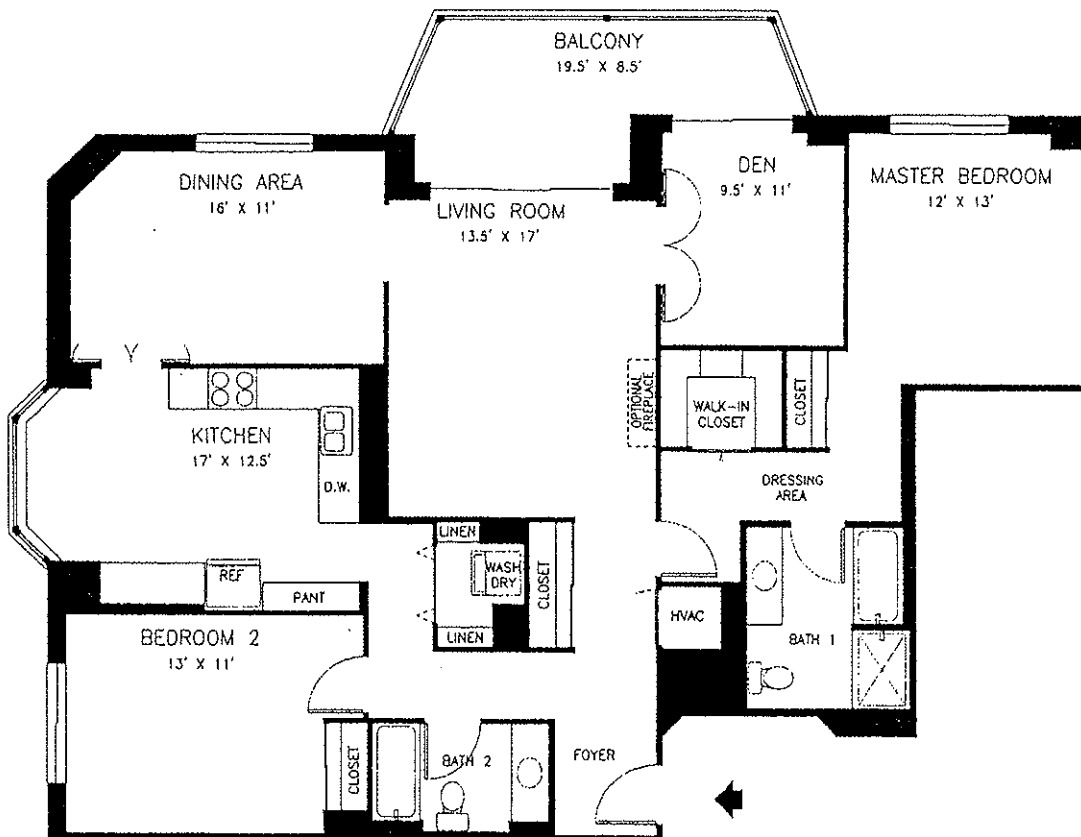

AT LEISURE WORLD
 SILVER SPRING, MONTGOMERY COUNTY, MARYLAND

NOTE: ALL ROOM SIZES AND AREAS ARE APPROXIMATE AND SUBJECT TO CHANGE.

2 BEDROOMS, 2 BATHS, TYPE F
1,315 SQ. FT. TIER 7

VANTAGE POINT WEST

PHASE I

AT LEISURE WORLD
SILVER SPRING, MONTGOMERY COUNTY, MARYLAND
UNIT F-407 HAS A SPECIAL BALCONY

2 BEDROOMS, 2 BATHS, DEN, TYPE H
1,505 SQ. FT. TIER 16

VANTAGE POINT WEST PHASE II

AT LEISURE WORLD
SILVER SPRING, MONTGOMERY COUNTY, MARYLAND

NOTE: ALL ROOM SIZES AND AREAS ARE APPROXIMATE AND SUBJECT TO CHANGE

3 BEDROOMS, 2 BATHS, TYPE J-5
1,540 SQ. FT. TIER 5

VANTAGE POINT WEST

PHASE I

AT LEISURE WORLD
SILVER SPRING, MONTGOMERY COUNTY, MARYLAND

3 BEDROOMS, 2 BATHS, TYPE J-10
 1,540 SQ. FT. TIER 10

VANTAGE POINT WEST

PHASE I

AT LEISURE WORLD
 SILVER SPRING, MONTGOMERY COUNTY, MARYLAND
 UNIT J-1010 HAS A SPECIAL BALCONY

NOTE: ALL ROOM SIZES AND AREAS ARE APPROXIMATE