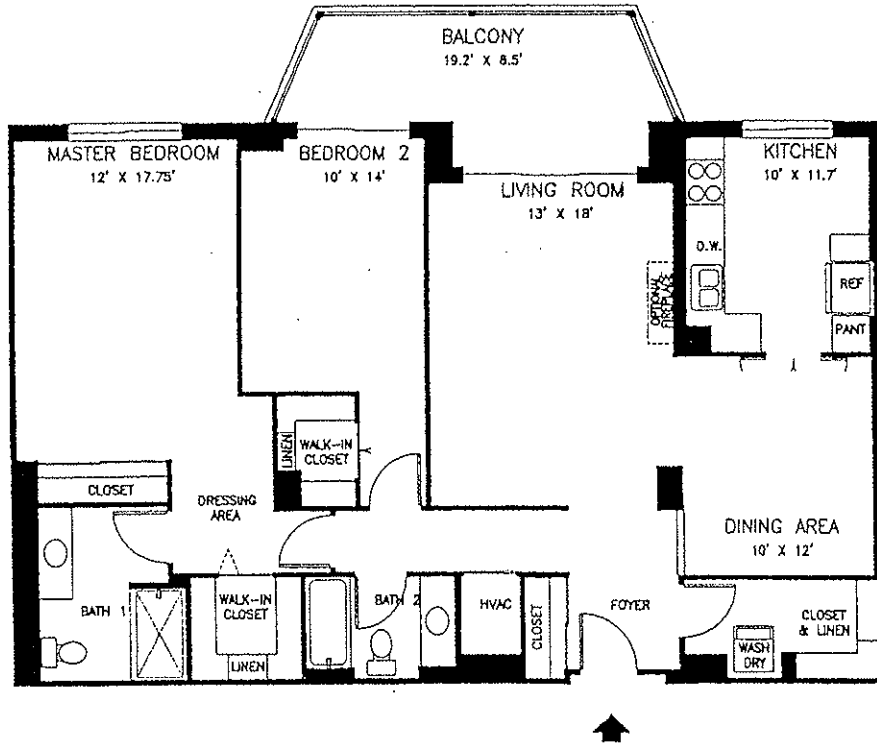

2 BEDROOMS, 2 BATHS, TYPE EE
 1,260 SQ. FT. TIER 9

VANTAGE POINT WEST

PHASE I

AT LEISURE WORLD
 SILVER SPRING, MONTGOMERY COUNTY, MARYLAND

2 BEDROOMS, 2 BATHS, TYPE EE
 1,260 SQ. FT. TIER 12

VANTAGE POINT WEST PHASE II

AT LEISURE WORLD
 SILVER SPRING, MONTGOMERY COUNTY, MARYLAND

NOTE: ALL ROOM SIZES AND AREAS ARE APPROXIMATE AND SUBJECT TO CHANGE.

2 BEDROOMS, 2 BATHS, TYPE F
1,315 SQ. FT. TIER 7

VANTAGE POINT WEST

PHASE I

AT LEISURE WORLD
SILVER SPRING, MONTGOMERY COUNTY, MARYLAND
UNIT F-407 HAS A SPECIAL BALCONY

2 BEDROOMS, 2 BATHS, DEN, TYPE H
1,505 SQ. FT. TIER 16

VANTAGE POINT WEST PHASE II

AT LEISURE WORLD
SILVER SPRING, MONTGOMERY COUNTY, MARYLAND

NOTE: ALL ROOM SIZES AND AREAS ARE APPROXIMATE AND SUBJECT TO CHANGE

3 BEDROOMS, 2 BATHS, TYPE J-5
1,540 SQ. FT. TIER 5

VANTAGE POINT WEST

PHASE I

AT LEISURE WORLD
SILVER SPRING, MONTGOMERY COUNTY, MARYLAND