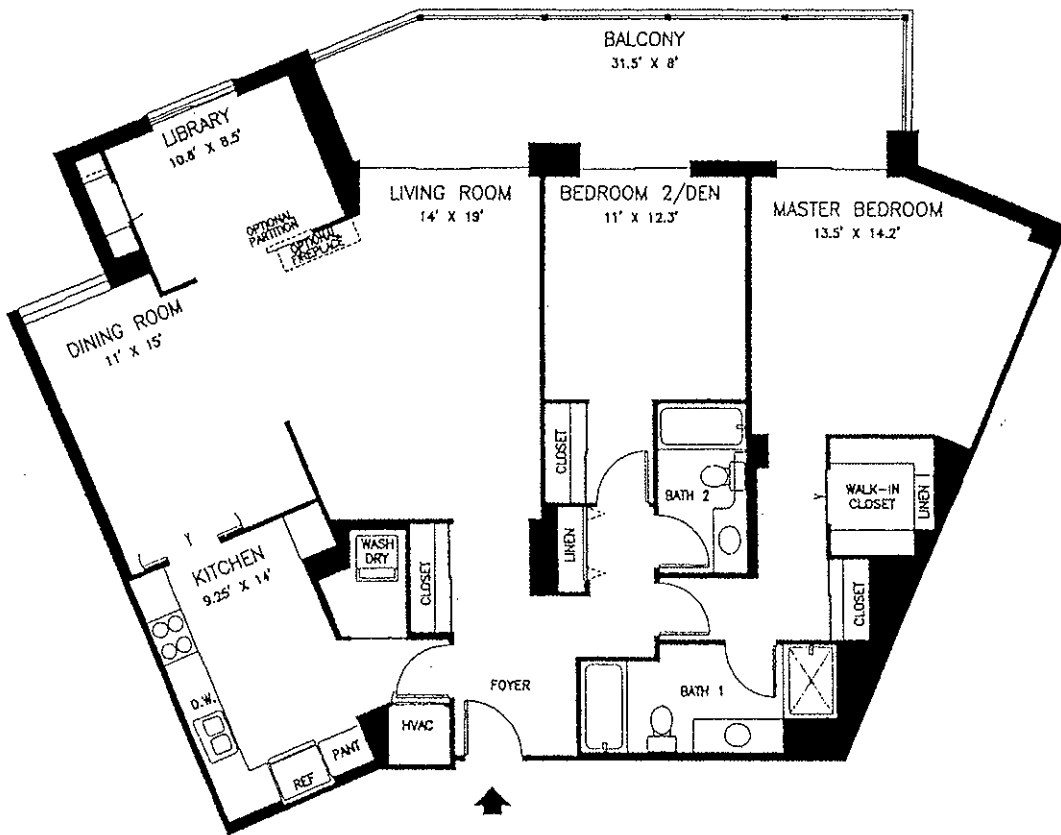

3 BEDROOMS, 2 BATHS, TYPE J-10
 1,540 SQ. FT. TIER 10

VANTAGE POINT WEST

PHASE I

AT LEISURE WORLD
 SILVER SPRING, MONTGOMERY COUNTY, MARYLAND
 UNIT J-1010 HAS A SPECIAL BALCONY

NOTE: ALL ROOM SIZES AND AREAS ARE APPROXIMATE

3 BEDROOMS, 2 BATHS, TYPE J J
 1,489 SQ. FT. TIER 17

VANTAGE POINT WEST PHASE II

AT LEISURE WORLD
 SILVER SPRING, MONTGOMERY COUNTY, MARYLAND

NOTE: ALL ROOM SIZES AND AREAS ARE APPROXIMATE AND SUBJECT TO CHANGE

2 BEDROOMS, LIBRARY, 2 BATHS, TYPE K
1,495 SQ. FT. TIER 3

VANTAGE POINT WEST PHASE I

AT LEISURE WORLD
SILVER SPRING, MONTGOMERY COUNTY, MARYLAND
UNIT K-103 HAS A WALK-OUT TERRACE

2 BEDROOMS, LIBRARY, 2 BATHS, TYPE KK
1,490 SQ. FT. TIER 20

VANTAGE POINT WEST

PHASE II

AT LEISURE WORLD
SILVER SPRING, MONTGOMERY COUNTY, MARYLAND

NOTE: ALL ROOM SIZES AND AREAS ARE APPROXIMATE AND SUBJECT TO CHANGE

3 BEDROOMS, 2 BATHS, TYPE L
1,720 SQ. FT. TIER 6