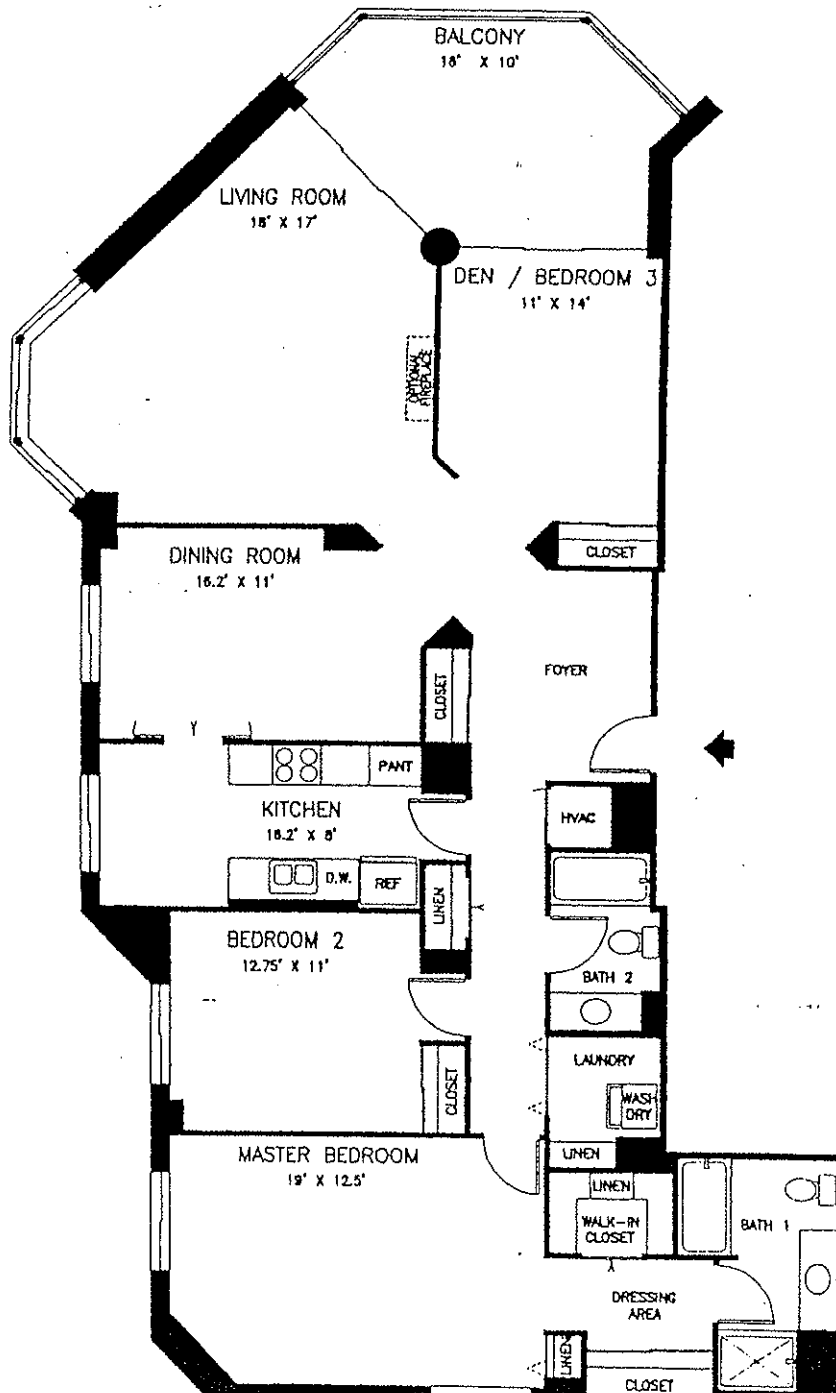

2 BEDROOMS, LIBRARY, 2 BATHS, TYPE K
1,495 SQ. FT. TIER 3

VANTAGE POINT WEST PHASE I

AT LEISURE WORLD
SILVER SPRING, MONTGOMERY COUNTY, MARYLAND
UNIT K-103 HAS A WALK-OUT TERRACE

2 BEDROOMS, LIBRARY, 2 BATHS, TYPE KK
1,490 SQ. FT. TIER 20

VANTAGE POINT WEST

PHASE II

AT LEISURE WORLD
SILVER SPRING, MONTGOMERY COUNTY, MARYLAND

NOTE: ALL ROOM SIZES AND AREAS ARE APPROXIMATE AND SUBJECT TO CHANGE

3 BEDROOMS, 2 BATHS, TYPE L
1,720 SQ. FT. TIER 6

VANTAGE POINT WEST PHASE I

AT LEISURE WORLD
SILVER SPRING, MONTGOMERY COUNTY, MARYLAND
UNITS L-1006 AND L-906 HAVE AN ADDITIONAL
BALCONY OFF THE MASTER BEDROOM

3 BEDROOMS, DEN, 2 BATHS, TYPE M
1,544 SQ. FT. TIER 1