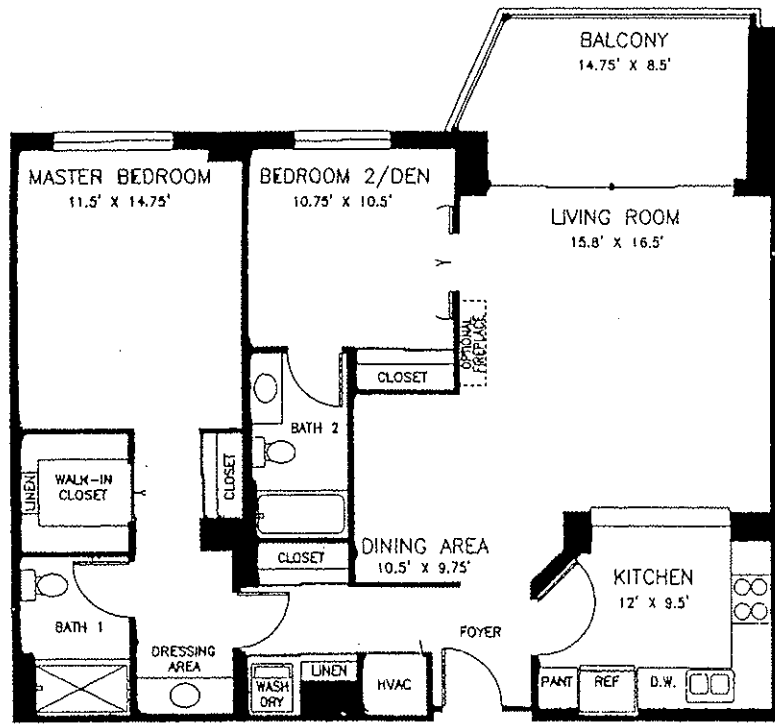

VANTAGE POINT WEST PHASE II

AT LEISURE WORLD
SILVER SPRING, MONTGOMERY COUNTY, MARYLAND

NOTE: ALL ROOM SIZES AND AREAS ARE APPROXIMATE
AND SUBJECT TO CHANGE.

2 BEDROOMS, 2 BATHS, TYPE B - 11
 1,035 SQ. FT. TIER 11

VANTAGE POINT WEST PHASE I

AT LEISURE WORLD
 SILVER SPRING, MONTGOMERY COUNTY, MARYLAND

2 BEDROOMS, 2 BATHS, TYPE C
 1,090 SQ. FT. TIER 2

VANTAGE POINT WEST

PHASE I

AT LEISURE WORLD
 SILVER SPRING, MONTGOMERY COUNTY, MARYLAND
 UNIT C-102 HAS A WALK-OUT TERRACE

NOTE: ALL ROOM SIZES AND AREAS ARE APPROXIMATE

2 BEDROOMS, 2 BATHS, TYPE CC
 1,090 SQ. FT. TIER 14

VANTAGE POINT WEST

PHASE II

AT LEISURE WORLD
 SILVER SPRING, MONTGOMERY COUNTY, MARYLAND

NOTE: ALL ROOM SIZES AND AREAS ARE APPROXIMATE

2 BEDROOMS, 2 BATHS, TYPE EE
 1,260 SQ. FT. TIER 9

VANTAGE POINT WEST

PHASE I

AT LEISURE WORLD
 SILVER SPRING, MONTGOMERY COUNTY, MARYLAND

2 BEDROOMS, 2 BATHS, TYPE EE
 1,260 SQ. FT. TIER 12

VANTAGE POINT WEST PHASE II