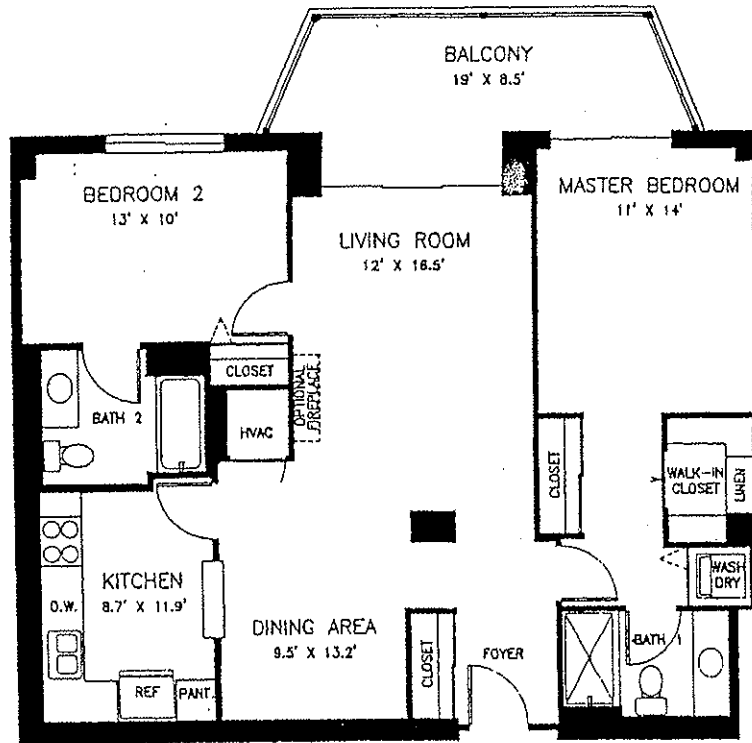

Select Another Tier	Home	
Previous	Enlarge Drawing	Next

1 BEDROOM, 1 BATH, POWDER ROOM, TYPE A
910 SQ. FT. TIER 15

VANTAGE POINT WEST PHASE II

AT LEISURE WORLD
SILVER SPRING, MONTGOMERY COUNTY, MARYLAND

1 BEDROOM, 1 BATH, POWDER ROOM, TYPE AA
885 SQ. FT. TIER 19

VANTAGE POINT WEST PHASE II

AT LEISURE WORLD
SILVER SPRING, MONTGOMERY COUNTY, MARYLAND

NOTE: ALL ROOM SIZES AND AREAS ARE APPROXIMATE
AND SUBJECT TO CHANGE.

2 BEDROOMS, 2 BATHS, TYPE B - 11
 1,035 SQ. FT. TIER 11

VANTAGE POINT WEST PHASE I

AT LEISURE WORLD
 SILVER SPRING, MONTGOMERY COUNTY, MARYLAND

2 BEDROOMS, 2 BATHS, TYPE C
 1,090 SQ. FT. TIER 2

VANTAGE POINT WEST

PHASE I

AT LEISURE WORLD
 SILVER SPRING, MONTGOMERY COUNTY, MARYLAND
 UNIT C-102 HAS A WALK-OUT TERRACE

NOTE: ALL ROOM SIZES AND AREAS ARE APPROXIMATE

2 BEDROOMS, 2 BATHS, TYPE CC
 1,090 SQ. FT. TIER 14

VANTAGE POINT WEST

PHASE II

AT LEISURE WORLD
 SILVER SPRING, MONTGOMERY COUNTY, MARYLAND

NOTE: ALL ROOM SIZES AND AREAS ARE APPROXIMATE