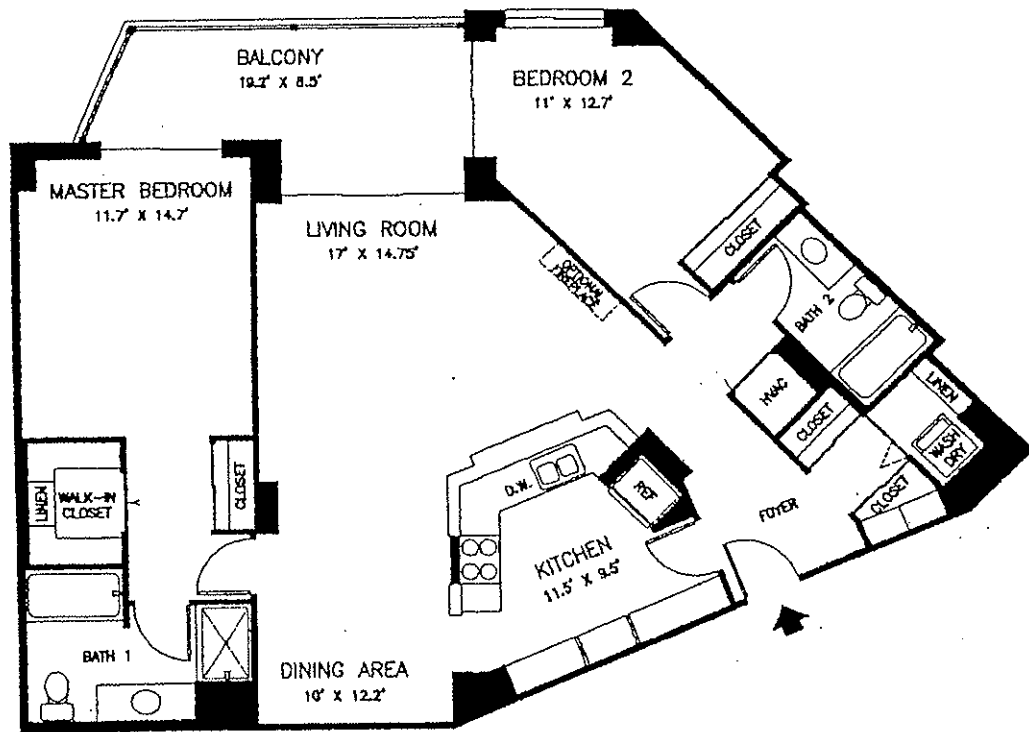

VANTAGE POINT WEST PHASE I

AT LEISURE WORLD
 SILVER SPRING, MONTGOMERY COUNTY, MARYLAND

2 BEDROOMS, 2 BATHS, TYPE C
 1,090 SQ. FT. TIER 2

VANTAGE POINT WEST

PHASE I

AT LEISURE WORLD
 SILVER SPRING, MONTGOMERY COUNTY, MARYLAND
 UNIT C-102 HAS A WALK-OUT TERRACE

NOTE: ALL ROOM SIZES AND AREAS ARE APPROXIMATE

2 BEDROOMS, 2 BATHS, TYPE CC
 1,090 SQ. FT. TIER 14

VANTAGE POINT WEST

PHASE II

AT LEISURE WORLD
 SILVER SPRING, MONTGOMERY COUNTY, MARYLAND

NOTE: ALL ROOM SIZES AND AREAS ARE APPROXIMATE

2 BEDROOMS, 2 BATHS, TYPE EE
 1,260 SQ. FT. TIER 9

VANTAGE POINT WEST

PHASE I

AT LEISURE WORLD
 SILVER SPRING, MONTGOMERY COUNTY, MARYLAND

2 BEDROOMS, 2 BATHS, TYPE EE
 1,260 SQ. FT. TIER 12

VANTAGE POINT WEST PHASE II

AT LEISURE WORLD
 SILVER SPRING, MONTGOMERY COUNTY, MARYLAND

NOTE: ALL ROOM SIZES AND AREAS ARE APPROXIMATE AND SUBJECT TO CHANGE.

2 BEDROOMS, 2 BATHS, TYPE F
1,315 SQ. FT. TIER 7

VANTAGE POINT WEST

PHASE I