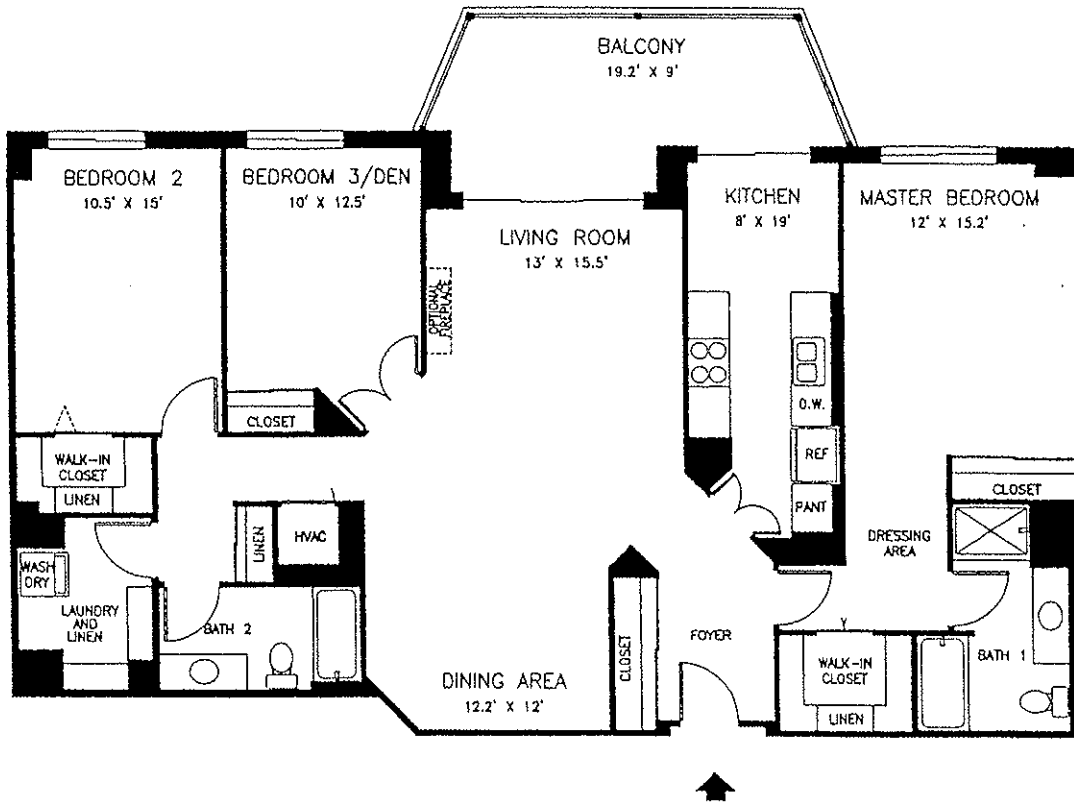

AT LEISURE WORLD
SILVER SPRING, MONTGOMERY COUNTY, MARYLAND
UNIT F-407 HAS A SPECIAL BALCONY

2 BEDROOMS, 2 BATHS, DEN, TYPE H
1,505 SQ. FT. TIER 16

VANTAGE POINT WEST PHASE II

AT LEISURE WORLD
SILVER SPRING, MONTGOMERY COUNTY, MARYLAND

NOTE: ALL ROOM SIZES AND AREAS ARE APPROXIMATE AND SUBJECT TO CHANGE

3 BEDROOMS, 2 BATHS, TYPE J-5
1,540 SQ. FT. TIER 5

VANTAGE POINT WEST

PHASE I

AT LEISURE WORLD
SILVER SPRING, MONTGOMERY COUNTY, MARYLAND

3 BEDROOMS, 2 BATHS, TYPE J-10
 1,540 SQ. FT. TIER 10

VANTAGE POINT WEST

PHASE I

AT LEISURE WORLD
 SILVER SPRING, MONTGOMERY COUNTY, MARYLAND
 UNIT J-1010 HAS A SPECIAL BALCONY

NOTE: ALL ROOM SIZES AND AREAS ARE APPROXIMATE

3 BEDROOMS, 2 BATHS, TYPE J J
 1,489 SQ. FT. TIER 17

VANTAGE POINT WEST PHASE II

AT LEISURE WORLD
 SILVER SPRING, MONTGOMERY COUNTY, MARYLAND

NOTE: ALL ROOM SIZES AND AREAS ARE APPROXIMATE AND SUBJECT TO CHANGE