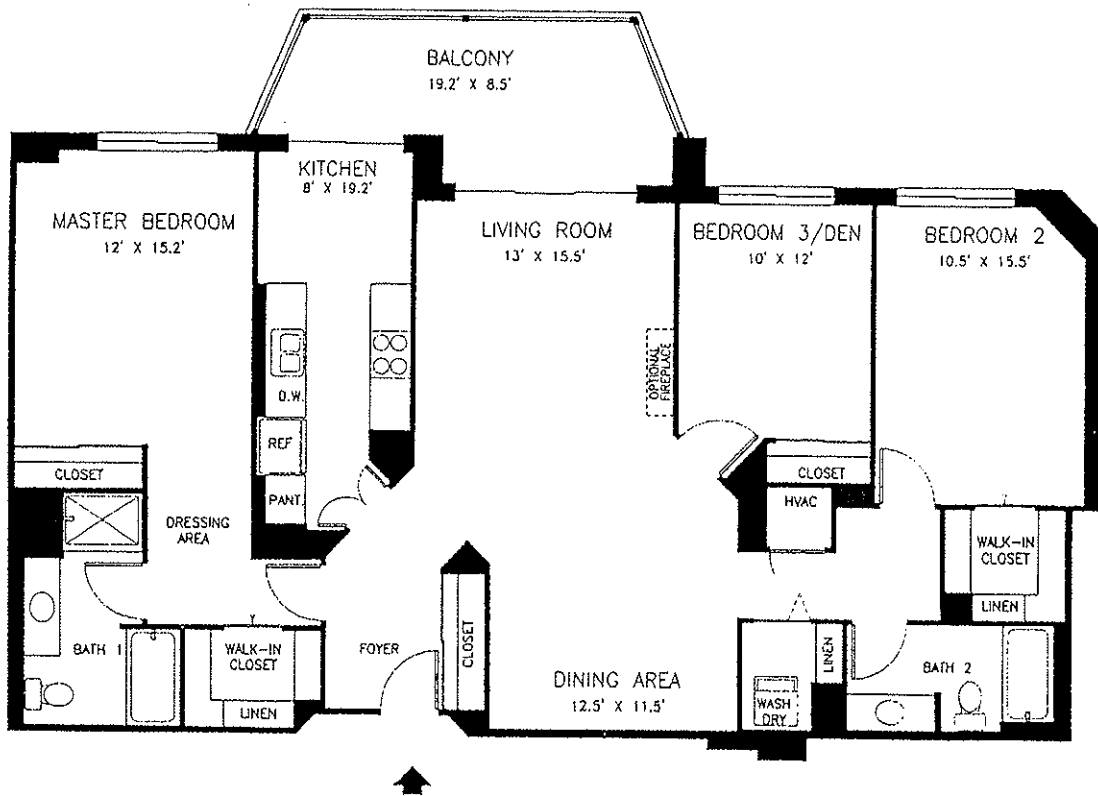

NOTE: ALL ROOM SIZES AND AREAS ARE APPROXIMATE AND SUBJECT TO CHANGE

3 BEDROOMS, 2 BATHS, TYPE J-5
1,540 SQ. FT. TIER 5

VANTAGE POINT WEST

PHASE I

AT LEISURE WORLD
SILVER SPRING, MONTGOMERY COUNTY, MARYLAND

3 BEDROOMS, 2 BATHS, TYPE J-10
 1,540 SQ. FT. TIER 10

VANTAGE POINT WEST

PHASE I

AT LEISURE WORLD
 SILVER SPRING, MONTGOMERY COUNTY, MARYLAND
 UNIT J-1010 HAS A SPECIAL BALCONY

NOTE: ALL ROOM SIZES AND AREAS ARE APPROXIMATE

3 BEDROOMS, 2 BATHS, TYPE J J
 1,489 SQ. FT. TIER 17

VANTAGE POINT WEST PHASE II

AT LEISURE WORLD
 SILVER SPRING, MONTGOMERY COUNTY, MARYLAND

NOTE: ALL ROOM SIZES AND AREAS ARE APPROXIMATE AND SUBJECT TO CHANGE

2 BEDROOMS, LIBRARY, 2 BATHS, TYPE K
1,495 SQ. FT. TIER 3

VANTAGE POINT WEST PHASE I

AT LEISURE WORLD
SILVER SPRING, MONTGOMERY COUNTY, MARYLAND
UNIT K-103 HAS A WALK-OUT TERRACE

2 BEDROOMS, LIBRARY, 2 BATHS, TYPE KK
1,490 SQ. FT. TIER 20