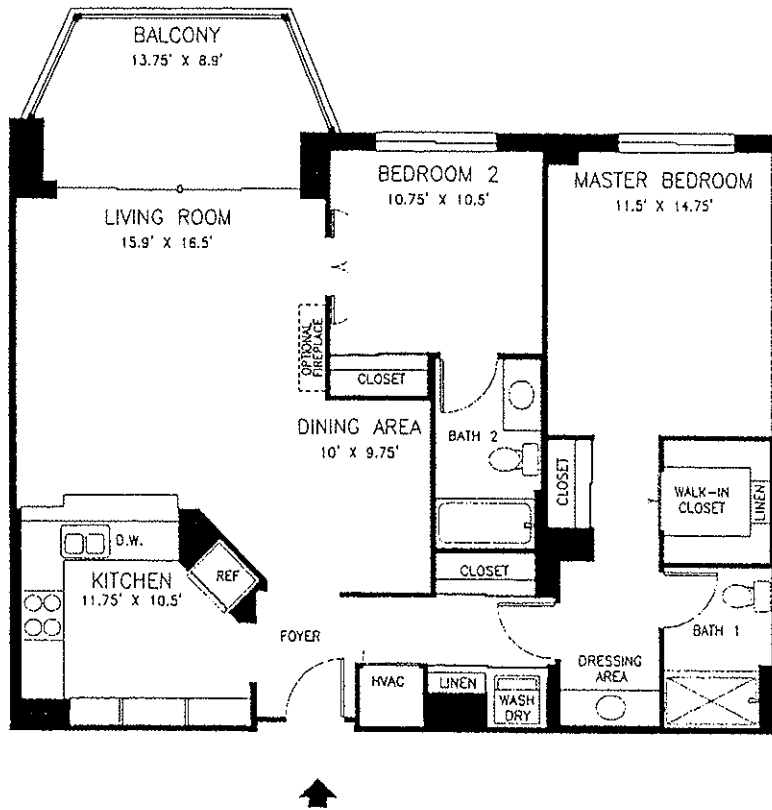

VANTAGE POINT WEST PHASE I

AT LEISURE WORLD
 SILVER SPRING, MONTGOMERY COUNTY, MARYLAND

2 BEDROOMS, 2 BATHS, TYPE C
 1,090 SQ. FT. TIER 2

VANTAGE POINT WEST

PHASE I

AT LEISURE WORLD
 SILVER SPRING, MONTGOMERY COUNTY, MARYLAND
 UNIT C-102 HAS A WALK-OUT TERRACE

NOTE: ALL ROOM SIZES AND AREAS ARE APPROXIMATE

2 BEDROOMS, 2 BATHS, TYPE CC
 1,090 SQ. FT. TIER 14

VANTAGE POINT WEST

PHASE II

AT LEISURE WORLD
 SILVER SPRING, MONTGOMERY COUNTY, MARYLAND

NOTE: ALL ROOM SIZES AND AREAS ARE APPROXIMATE

2 BEDROOMS, 2 BATHS, TYPE EE
 1,260 SQ. FT. TIER 9

VANTAGE POINT WEST

PHASE I

AT LEISURE WORLD
 SILVER SPRING, MONTGOMERY COUNTY, MARYLAND

2 BEDROOMS, 2 BATHS, TYPE EE
 1,260 SQ. FT. TIER 12

VANTAGE POINT WEST PHASE II

AT LEISURE WORLD
 SILVER SPRING, MONTGOMERY COUNTY, MARYLAND

NOTE: ALL ROOM SIZES AND AREAS ARE APPROXIMATE AND SUBJECT TO CHANGE.

2 BEDROOMS, 2 BATHS, TYPE F
1,315 SQ. FT. TIER 7

VANTAGE POINT WEST

PHASE I