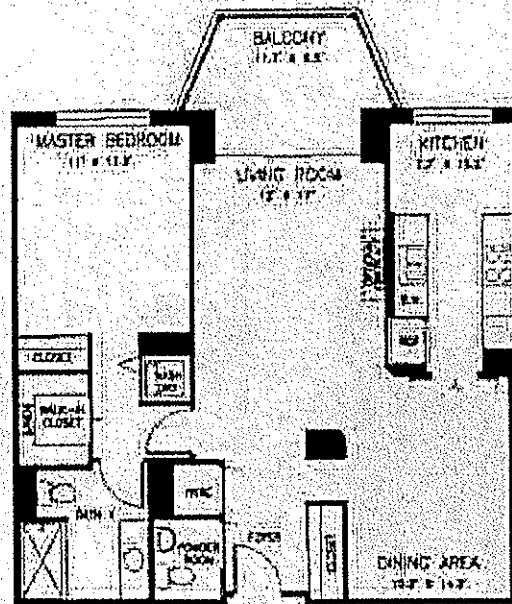

VANTAGE POINT WEST, A CONDOMINIUM
FLOOR PLANS

THE SPECIFICATIONS, DIMENSIONS AND FEATURES SHOWN ON THESE FLOOR PLANS ARE APPROXIMATE, AND THE UNITS, COMMON ELEMENTS, BUILDINGS AND OTHER IMPROVEMENTS, AS CONSTRUCTED, MAY DIFFER. SQUARE FOOTAGE CALCULATIONS FOR THE UNITS ARE APPROXIMATE AND DO NOT INCLUDE BALCONY AREAS. THE DIMENSIONS OF YOUR UNIT WILL BE AS SHOWN ON THE CONDOMINIUM PLATS FOR THE CONDOMINIUM AS RECORDED, OR TO BE RECORDED, AMONG THE LAND RECORDS OF MONTGOMERY COUNTY, MARYLAND. OPTIONS AND FEATURES OF THE UNITS WILL VARY DEPENDING UPON PURCHASERS' SELECTIONS OF SUCH OPTIONS AND FEATURES.

Select Another Tier	Home	
Previous	Enlarge Drawing	Next

1 BEDROOM, 1 BATH, POWDER ROOM, TYPE A
910 SQ. FT. TIER 15

VANTAGE POINT WEST PHASE II

AT LEISURE WORLD
SILVER SPRING, MONTGOMERY COUNTY, MARYLAND

1 BEDROOM, 1 BATH, POWDER ROOM, TYPE AA
885 SQ. FT. TIER 19

VANTAGE POINT WEST PHASE II

AT LEISURE WORLD
SILVER SPRING, MONTGOMERY COUNTY, MARYLAND

NOTE: ALL ROOM SIZES AND AREAS ARE APPROXIMATE
AND SUBJECT TO CHANGE.

2 BEDROOMS, 2 BATHS, TYPE B - 11
 1,035 SQ. FT. TIER 11